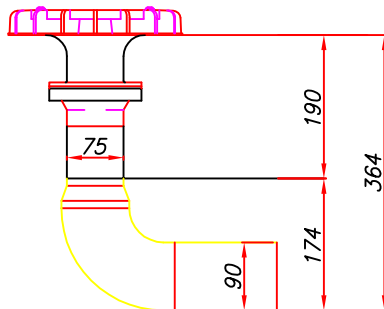

HDPE MATERIAL BUT WELDED WITH REDUCER.

HDPE MATERIAL CUT BACK AND BUT WELDED WITH REDUCER.

HDPE MATERIAL BUT WELDED WITH NO REDUCER.

HYDROMAX
 Balnagowan, Eassie, Glamis
 Forfar, DD8 1SG
 Tel +44 (0)1307 840434 Fax +44 (0)1307 840 468
 e-mail info@hydromax.com

DRAWING TITLE

**MINIMUM DIMENSIONS
 FOR TAIL PIPES.**

SCALE

1:10

DRAWN BY

W.LEES

DATE

08/09/05