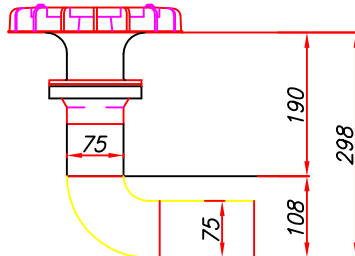

HDPE MATERIAL BUT WELDED WITH REDUCER.

HDPE MATERIAL CUT BACK AND BUT WELDED WITH REDUCER.

HDPE MATERIAL BUT WELDED WITH NO REDUCER.

HYDROMAX
 Balnagowan, Eassie, Glamis
 Forfar, DD8 1SG
 Tel +44 (0)1307 840434 Fax +44 (0)1307 840 468
 e-mail info@hydromax.com

DRAWING TITLE

**MINIMUM DIMENSIONS
 FOR TAIL PIPES.**

SCALE

1:10

DRAWN BY

W.LEES

DATE

08/09/05